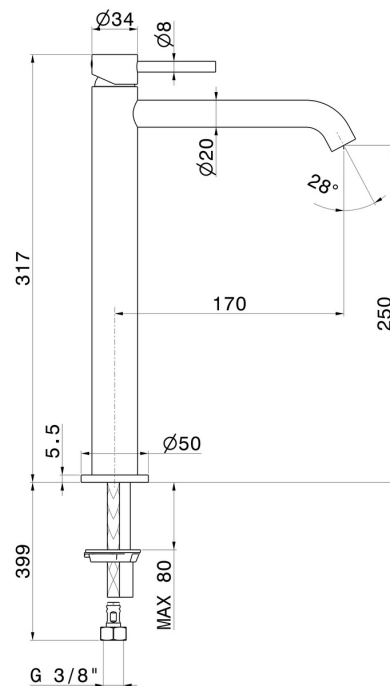

TECHNICAL DRAWING