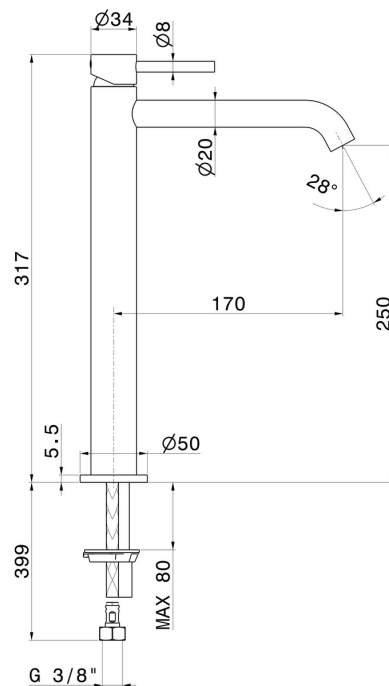

# X-WAY

**73915.59.064**

Single lever basin mixer, high version, for above counter basin  
- finish PVD Brushed Gun Metal

Without pop-up waste set

SAVE  
WATER

PVD Brushed Gun Metal

## FEATURES

Material	<b>Brass</b>
Technology	<b>Save Water</b>
Installation	<b>Freestanding</b>
Version	<b>High version</b>
Hole type	<b>Single hole</b>
Control type	<b>Single lever</b>
Waste / Drain set	<b>Without waste set</b>
Water mixing	<b>Mechanical</b>

## TECHNICAL DRAWING

AR Preview  
try it in your home

More Details  
on our [website](#)

**X-WAY**

**73915.59.064**

Single lever basin mixer, high version, for above counter basin - finish PVD Brushed Gun Metal