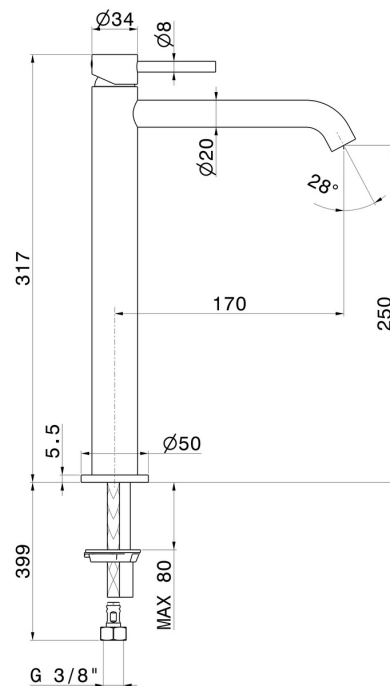

# X-WAY

**73915.59.067**

Single lever basin mixer, high version, for above counter basin  
- finish PVD Brushed Copper Bronze

Without pop-up waste set

PVD Brushed Copper Bronze

## FEATURES

Material	<b>Brass</b>
Technology	<b>Save Water</b>
Installation	<b>Freestanding</b>
Version	<b>High version</b>
Hole type	<b>Single hole</b>
Control type	<b>Single lever</b>
Waste / Drain set	<b>Without waste set</b>
Water mixing	<b>Mechanical</b>

## TECHNICAL DRAWING

 **AR Preview**  
try it in your home

More Details  
on our [website](#)

**X-WAY**

**73915.59.067**

Single lever basin mixer, high version, for above counter basin - finish PVD Brushed Copper Bronze