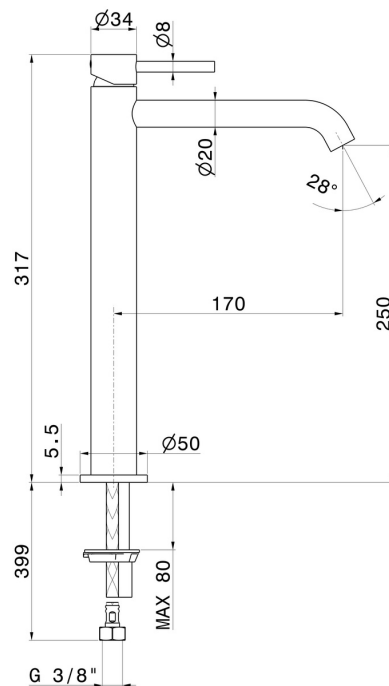

X-WAY

73915.59.098

Single lever basin mixer, high version, for above counter basin
- finish PVD Brushed Pale Gold

Without pop-up waste set

PVD Brushed Pale Gold

FEATURES

Material	Brass
Technology	Save Water
Installation	Freestanding
Version	High version
Hole type	Single hole
Control type	Single lever
Waste / Drain set	Without waste set
Water mixing	Mechanical

TECHNICAL DRAWING

 **AR Preview**
try it in your home

More Details
on our [website](#)

X-WAY

73915.59.098

Single lever basin mixer, high version, for above counter basin - finish PVD Brushed Pale Gold

AVAILABLE FINISHES