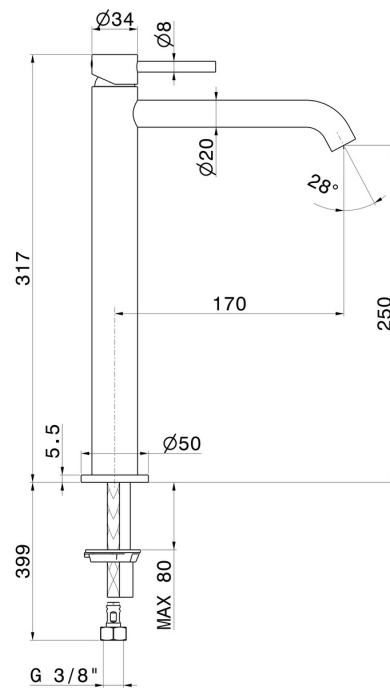

X-WAY

73915.M0.070

Single lever basin mixer, high version, for above counter basin
- finish Titanium Satin

Without pop-up waste set

FEATURES

Material	Brass
Technology	Save Water
Installation	Freestanding
Version	High version
Hole type	Single hole
Control type	Single lever
Waste / Drain set	Without waste set
Water mixing	Mechanical

TECHNICAL DRAWING

X-WAY

73915.M0.070

Single lever basin mixer, high version, for above counter basin - finish Titanium Satin

AVAILABLE FINISHES

M0.070

Titanium Satin

01.014