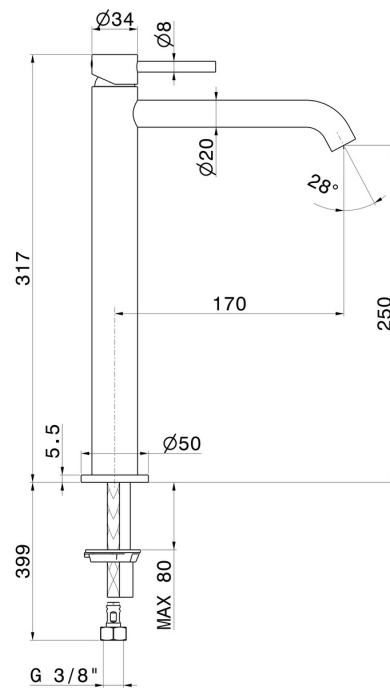

X-WAY

73915.M0.071

Single lever basin mixer, high version, for above counter basin
- finish Gold Satin

Without pop-up waste set

FEATURES

Material	Brass
Technology	Save Water
Installation	Freestanding
Version	High version
Hole type	Single hole
Control type	Single lever
Waste / Drain set	Without waste set
Water mixing	Mechanical

TECHNICAL DRAWING

X-WAY

73915.M0.071

Single lever basin mixer, high version, for above counter basin - finish Gold Satin

AVAILABLE FINISHES

M0.071

Gold Satin

01.014