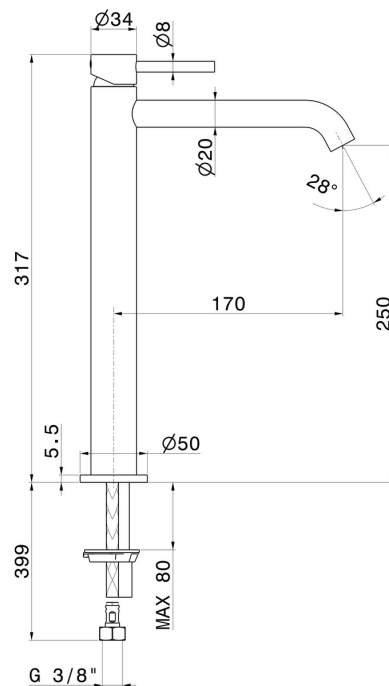

X-WAY

73915.M0.072

Single lever basin mixer, high version, for above counter basin
- finish Copper Satin

Without pop-up waste set

SAVE
WATER

Copper Satin

FEATURES

Material	Brass
Technology	Save Water
Installation	Freestanding
Version	High version
Hole type	Single hole
Control type	Single lever
Waste / Drain set	Without waste set
Water mixing	Mechanical

TECHNICAL DRAWING

AR Preview
try it in your home

More Details
on our [website](#)

X-WAY

73915.M0.072

Single lever basin mixer, high version, for above counter basin - finish Copper Satin

AVAILABLE FINISHES

M0.072