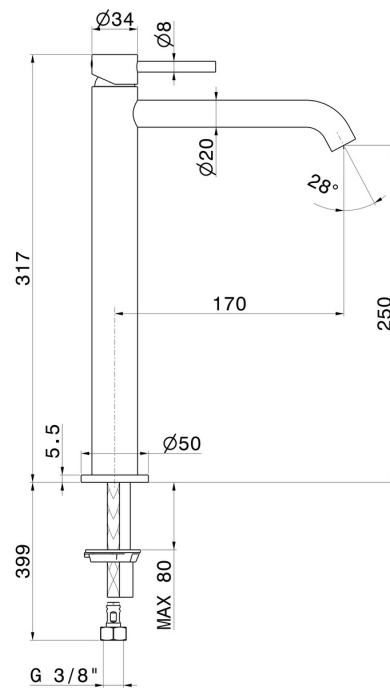

X-WAY

73915.M0.075

Single lever basin mixer, high version, for above counter basin
- finish Copper Glossy

Without pop-up waste set

FEATURES

Material	Brass
Technology	Save Water
Installation	Freestanding
Version	High version
Hole type	Single hole
Control type	Single lever
Waste / Drain set	Without waste set
Water mixing	Mechanical

TECHNICAL DRAWING

X-WAY

73915.M0.075

Single lever basin mixer, high version, for above counter basin - finish Copper Glossy

AVAILABLE FINISHES

M0.075

Copper Glossy

01.014