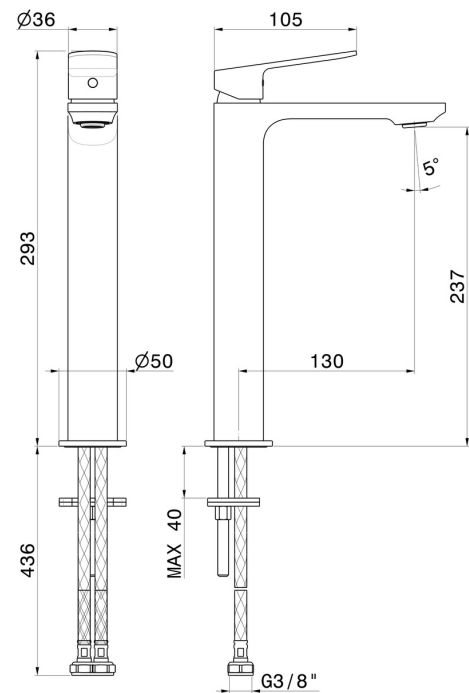

RISE UP

74015.01.093

Single lever basin mixer, high version, for above counter basin
- finish Matt Black

Without pop-up waste set

FEATURES

Material	Brass
Technology	Save Water
Installation	Freestanding
Version	High version
Hole type	Single hole
Control type	Single lever
Waste / Drain set	Without waste set
Water mixing	Mechanical

TECHNICAL DRAWING

RISE UP

74015.01.093

Single lever basin mixer, high version, for above counter basin - finish Matt Black

AVAILABLE FINISHES

01.093

Matt Black

21.018