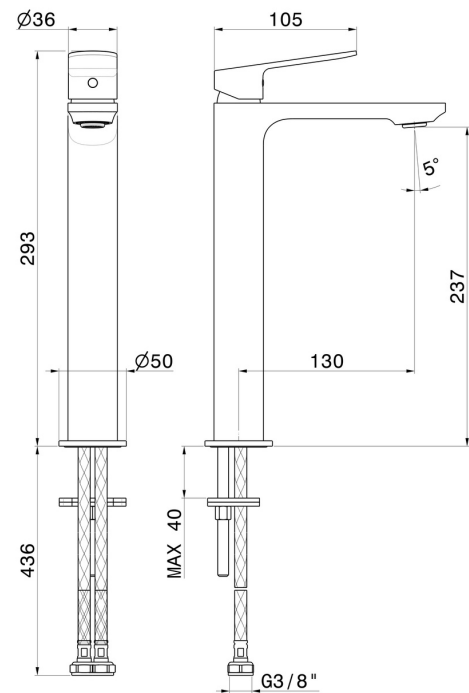

# RISE UP

**74015.21.018**

Single lever basin mixer, high version, for above counter basin  
- finish Chrome

Without pop-up waste set

## FEATURES

Material	<b>Brass</b>
Technology	<b>Save Water</b>
Installation	<b>Freestanding</b>
Version	<b>High version</b>
Hole type	<b>Single hole</b>
Control type	<b>Single lever</b>
Waste / Drain set	<b>Without waste set</b>
Water mixing	<b>Mechanical</b>

## TECHNICAL DRAWING

**RISE UP**

**74015.21.018**

Single lever basin mixer, high version, for above counter basin - finish Chrome

**AVAILABLE FINISHES**

---

**21.018**

Chrome