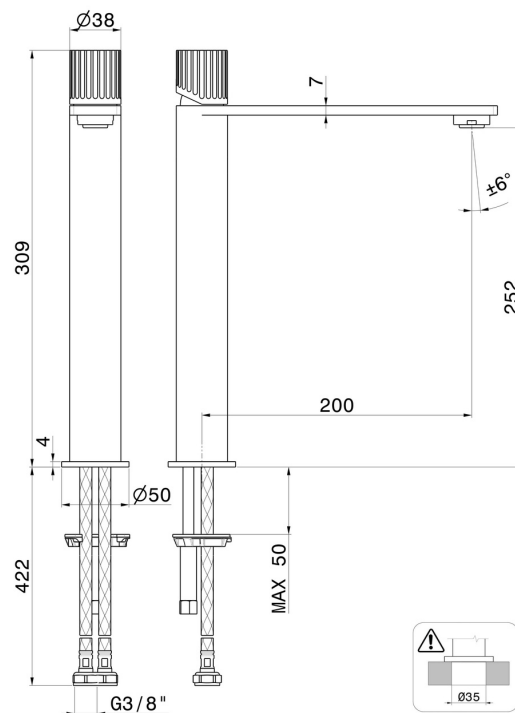

STEEL LINE

74215x.50.050

Single lever basin mixer, high version, for above counter basin
- finish Stainless Steel

Without pop-up waste set

Stainless Steel

FEATURES

Material	Stainless Steel
Technology	Save Water
Installation	Freestanding
Version	High version
Hole type	Single hole
Control type	Single lever
Waste / Drain set	Without waste set
Water mixing	Mechanical

TECHNICAL DRAWING

 **AR Preview**
try it in your home

More Details
on our [website](#)

STEEL LINE

74215x.50.050

Single lever basin mixer, high version, for above counter basin - finish Stainless Steel

AVAILABLE FINISHES