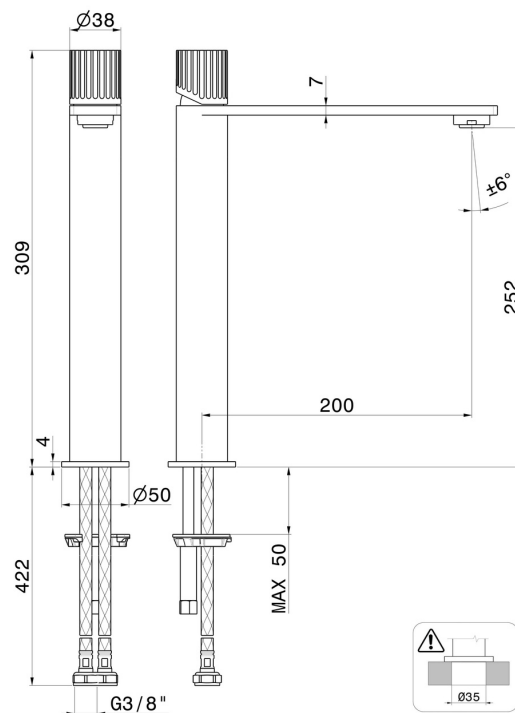

STEEL LINE

74215x.59.067

Single lever basin mixer, high version, for above counter basin
- finish PVD Brushed Copper Bronze

Without pop-up waste set

PVD Brushed Copper Bronze

FEATURES

| | |
|-------------------|--------------------------|
| Material | Stainless Steel |
| Technology | Save Water |
| Installation | Freestanding |
| Version | High version |
| Hole type | Single hole |
| Control type | Single lever |
| Waste / Drain set | Without waste set |
| Water mixing | Mechanical |

TECHNICAL DRAWING

 **AR Preview**
try it in your home

More Details
on our [website](#)

STEEL LINE

74215x.59.067

Single lever basin mixer, high version, for above counter basin - finish PVD Brushed Copper Bronze