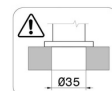

TECHNICAL DRAWING

AR Preview
try it in your home