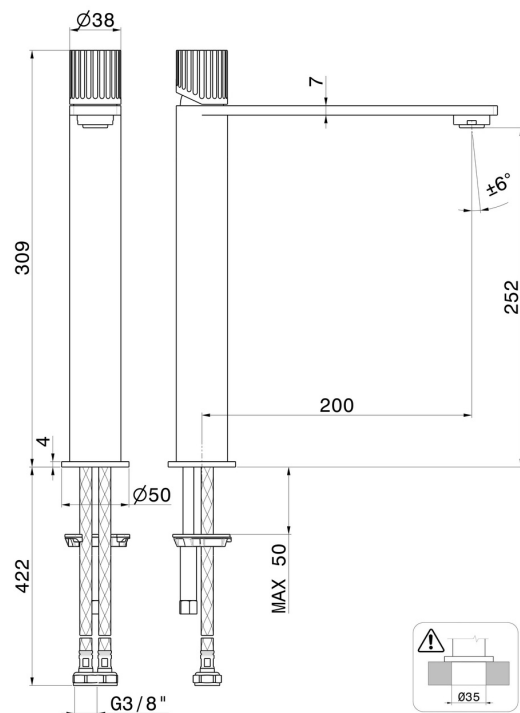

STEEL LINE

74215x.59.098

Single lever basin mixer, high version, for above counter basin
- finish PVD Brushed Pale Gold

Without pop-up waste set

SAVE
WATER

PVD Brushed Pale Gold

FEATURES

Material	Stainless Steel
Technology	Save Water
Installation	Freestanding
Version	High version
Hole type	Single hole
Control type	Single lever
Waste / Drain set	Without waste set
Water mixing	Mechanical

TECHNICAL DRAWING

AR Preview
try it in your home

More Details
on our [website](#)

STEEL LINE

74215x.59.098

Single lever basin mixer, high version, for above counter basin - finish PVD Brushed Pale Gold

AVAILABLE FINISHES