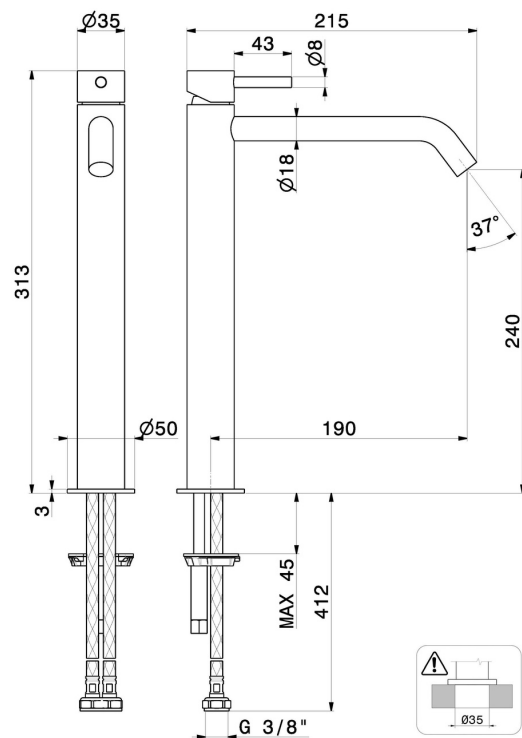

X-STEEL 316

74316X.59.064

Single lever basin mixer, high version, for above counter basin
- finish PVD Brushed Gun Metal

Without pop-up waste set

PVD Brushed Gun Metal

FEATURES

Material	Stainless Steel
Technology	Save Water
Installation	Freestanding
Version	High version
Hole type	Single hole
Control type	Single lever
Waste / Drain set	Without waste set
Water mixing	Mechanical

TECHNICAL DRAWING

 **AR Preview**
try it in your home

More Details
on our [website](#)

X-STEEL 316

74316X.59.064

Single lever basin mixer, high version, for above counter basin - finish PVD Brushed Gun Metal