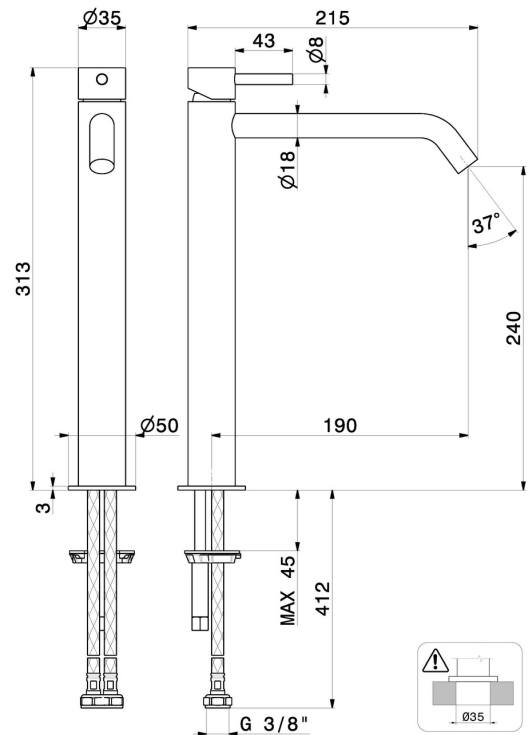

X-STEEL 316

74316X.59.067

Single lever basin mixer, high version, for above counter basin
- finish PVD Brushed Copper Bronze

Without pop-up waste set

PVD Brushed Copper Bronze

FEATURES

Material	Stainless Steel
Technology	Save Water
Installation	Freestanding
Version	High version
Hole type	Single hole
Control type	Single lever
Waste / Drain set	Without waste set
Water mixing	Mechanical

TECHNICAL DRAWING

X-STEEL 316

74316X.59.067

Single lever basin mixer, high version, for above counter basin - finish PVD Brushed Copper Bronze

AVAILABLE FINISHES

59.067

PVD Brushed Copper Bronze

50.050