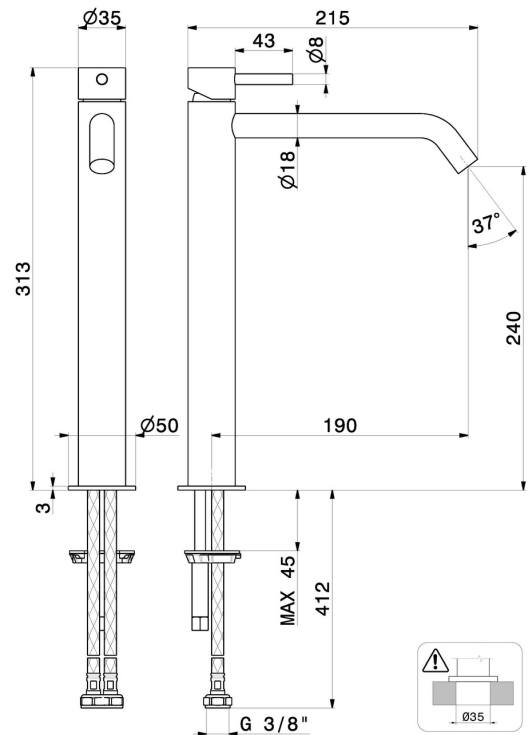

# X-STEEL 316

**74316X.59.097**

Single lever basin mixer, high version, for above counter basin  
- finish PVD Brushed Gold

Without pop-up waste set

PVD Brushed Gold

## FEATURES

Material	<b>Stainless Steel</b>
Technology	<b>Save Water</b>
Installation	<b>Freestanding</b>
Version	<b>High version</b>
Hole type	<b>Single hole</b>
Control type	<b>Single lever</b>
Waste / Drain set	<b>Without waste set</b>
Water mixing	<b>Mechanical</b>

## TECHNICAL DRAWING

**X-STEEL 316**

**74316X.59.097**

Single lever basin mixer, high version, for above counter basin - finish PVD Brushed Gold

**AVAILABLE FINISHES**

---

**59.097**

PVD Brushed Gold