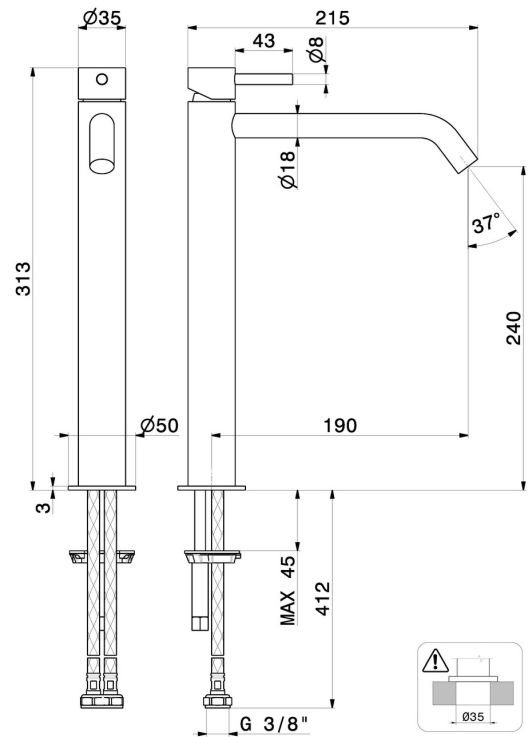

# X-STEEL 316

**74316X.59.098**

Single lever basin mixer, high version, for above counter basin  
- finish PVD Brushed Pale Gold

Without pop-up waste set

PVD Brushed Pale Gold

## FEATURES

Material	<b>Stainless Steel</b>
Technology	<b>Save Water</b>
Installation	<b>Freestanding</b>
Version	<b>High version</b>
Hole type	<b>Single hole</b>
Control type	<b>Single lever</b>
Waste / Drain set	<b>Without waste set</b>
Water mixing	<b>Mechanical</b>

## TECHNICAL DRAWING

**X-STEEL 316**

**74316X.59.098**

Single lever basin mixer, high version, for above counter basin - finish PVD Brushed Pale Gold

**AVAILABLE FINISHES**

---

**59.098**

PVD Brushed Pale Gold