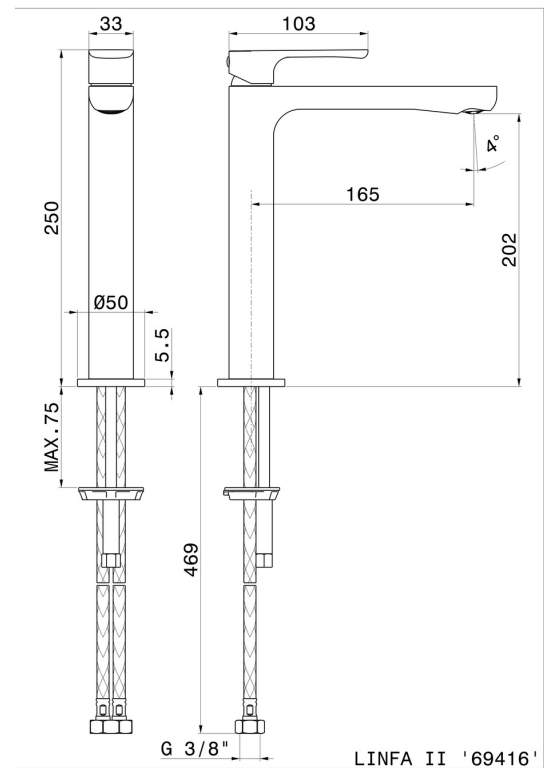

LINFA II

69414.01.014

Single lever basin mixer, medium version, for above counter basin - finish Matt White

Without pop-up waste set

FEATURES

Material	Brass
Technology	Save Water
Installation	Freestanding
Version	Medium version
Hole type	Single hole
Control type	Single lever
Waste / Drain set	Without waste set
Water mixing	Mechanical

TECHNICAL DRAWING

LINFA II

69414.01.014

Single lever basin mixer, medium version, for above counter basin - finish Matt White

AVAILABLE FINISHES

01.014

Matt White

01.093