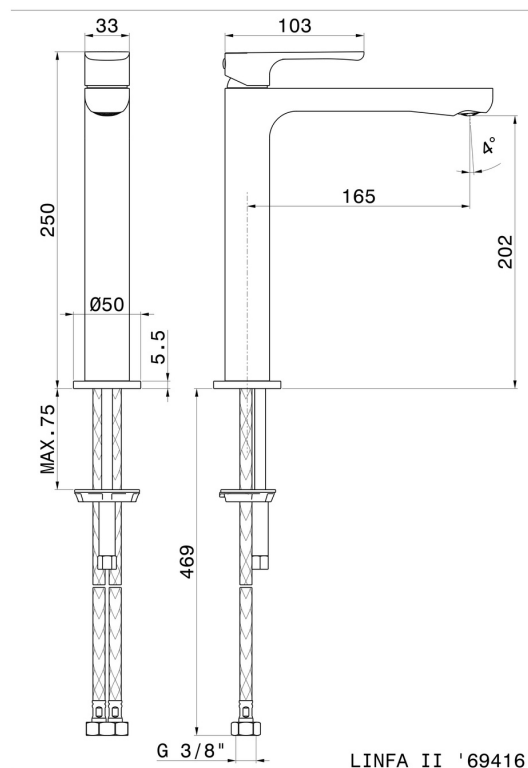

LINFA II

69414.01.093

Single lever basin mixer, medium version, for above counter basin - finish Matt Black

Without pop-up waste set

FEATURES

- | | |
|-------------------|--------------------------|
| Material | Brass |
| Technology | Save Water |
| Installation | Freestanding |
| Version | Medium version |
| Hole type | Single hole |
| Control type | Single lever |
| Waste / Drain set | Without waste set |
| Water mixing | Mechanical |

TECHNICAL DRAWING

 **AR Preview**
try it in your home

More Details
on our [website](#)

LINFA II

69414.01.093

Single lever basin mixer, medium version, for above counter basin - finish Matt Black

AVAILABLE FINISHES