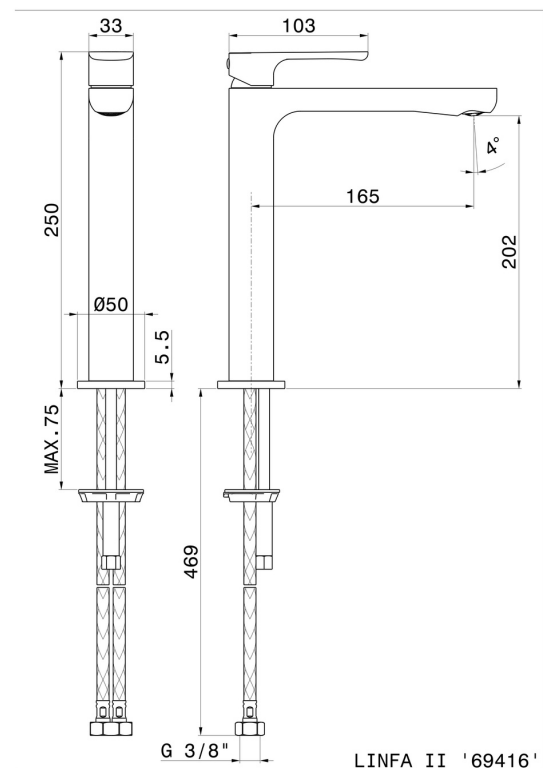

# LINFA II

**69414.21.018**

Single lever basin mixer, medium version, for above counter basin - finish Chrome

Without pop-up waste set

## FEATURES

Material	<b>Brass</b>
Technology	<b>Save Water</b>
Installation	<b>Freestanding</b>
Version	<b>Medium version</b>
Hole type	<b>Single hole</b>
Control type	<b>Single lever</b>
Waste / Drain set	<b>Without waste set</b>
Water mixing	<b>Mechanical</b>

## TECHNICAL DRAWING

**LINFA II**

**69414.21.018**

Single lever basin mixer, medium version, for above counter basin - finish Chrome

**AVAILABLE FINISHES**

---

**21.018**

Chrome