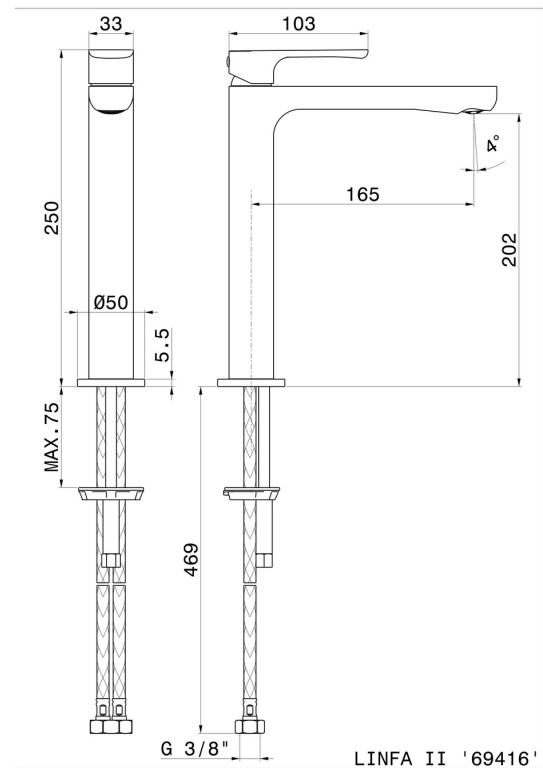

# LINFA II

**69414.M0.070**

Single lever basin mixer, medium version, for above counter basin - finish Titanium Satin

Without pop-up waste set

## FEATURES

Material	<b>Brass</b>
Technology	<b>Save Water</b>
Installation	<b>Freestanding</b>
Version	<b>Medium version</b>
Hole type	<b>Single hole</b>
Control type	<b>Single lever</b>
Waste / Drain set	<b>Without waste set</b>
Water mixing	<b>Mechanical</b>

## TECHNICAL DRAWING

**LINFA II**

**69414.M0.070**

Single lever basin mixer, medium version, for above counter basin - finish Titanium Satin

**AVAILABLE FINISHES**

---

**M0.070**

Titanium Satin