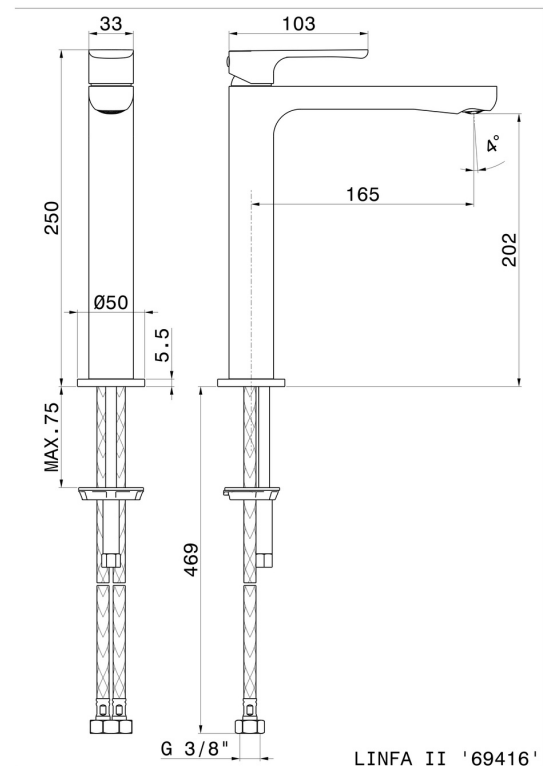

LINFA II

69414.M0.071

Single lever basin mixer, medium version, for above counter basin - finish Gold Satin

Without pop-up waste set

FEATURES

- | | |
|-------------------|--------------------------|
| Material | Brass |
| Technology | Save Water |
| Installation | Freestanding |
| Version | Medium version |
| Hole type | Single hole |
| Control type | Single lever |
| Waste / Drain set | Without waste set |
| Water mixing | Mechanical |

TECHNICAL DRAWING

 **AR Preview**
try it in your home

More Details
on our [website](#)

LINFA II

69414.M0.071

Single lever basin mixer, medium version, for above counter basin - finish Gold Satin

AVAILABLE FINISHES