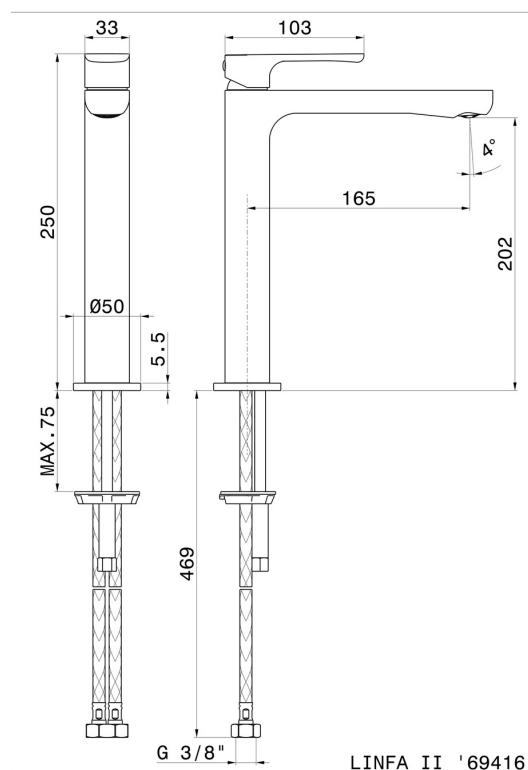

LINFA II

69414.M0.072

Single lever basin mixer, medium version, for above counter basin - finish Copper Satin

Without pop-up waste set

FEATURES

- | | |
|-------------------|--------------------------|
| Material | Brass |
| Technology | Save Water |
| Installation | Freestanding |
| Version | Medium version |
| Hole type | Single hole |
| Control type | Single lever |
| Waste / Drain set | Without waste set |
| Water mixing | Mechanical |

TECHNICAL DRAWING

 **AR Preview**
try it in your home

More Details
on our [website](#)

LINFA II

69414.M0.072

Single lever basin mixer, medium version, for above counter basin - finish Copper Satin

AVAILABLE FINISHES