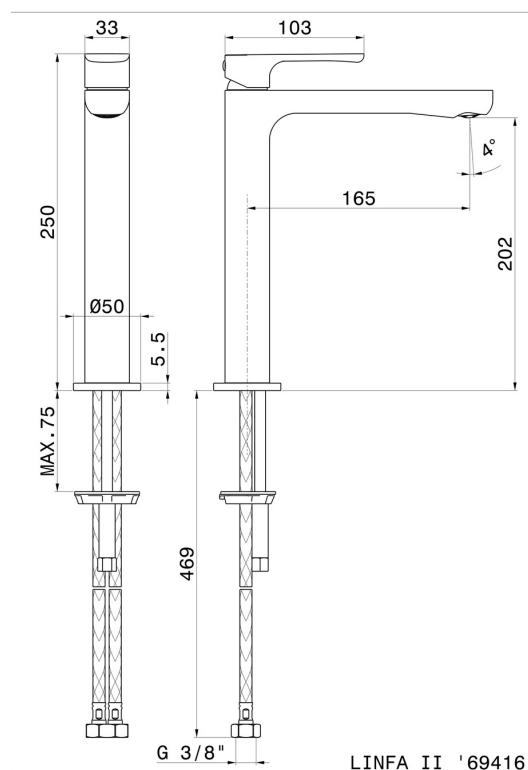

LINFA II

69414.M0.075

Single lever basin mixer, medium version, for above counter basin - finish Copper Glossy

Without pop-up waste set

FEATURES

Material	Brass
Technology	Save Water
Installation	Freestanding
Version	Medium version
Hole type	Single hole
Control type	Single lever
Waste / Drain set	Without waste set
Water mixing	Mechanical

TECHNICAL DRAWING

LINFA II

69414.M0.075

Single lever basin mixer, medium version, for above counter basin - finish Copper Glossy

AVAILABLE FINISHES

M0.075

Copper Glossy

01.014