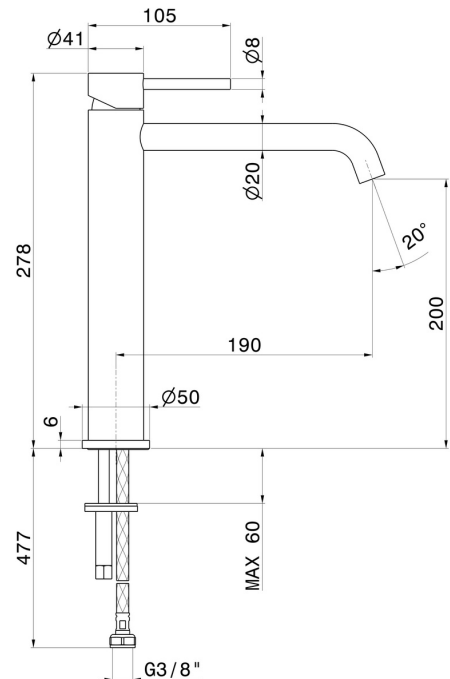

X-STEEL 316

69614X.59.064

Single lever basin mixer, medium version, for above counter basin - finish PVD Brushed Gun Metal

Without pop-up waste set

PVD Brushed Gun Metal

FEATURES

| | |
|-------------------|--------------------------|
| Material | Stainless Steel |
| Technology | Save Water |
| Installation | Freestanding |
| Version | Medium version |
| Hole type | Single hole |
| Control type | Single lever |
| Waste / Drain set | Without waste set |
| Water mixing | Mechanical |

TECHNICAL DRAWING

 **AR Preview**
try it in your home

More Details
on our [website](#)

X-STEEL 316

69614X.59.064

Single lever basin mixer, medium version, for above counter basin - finish PVD Brushed Gun Metal