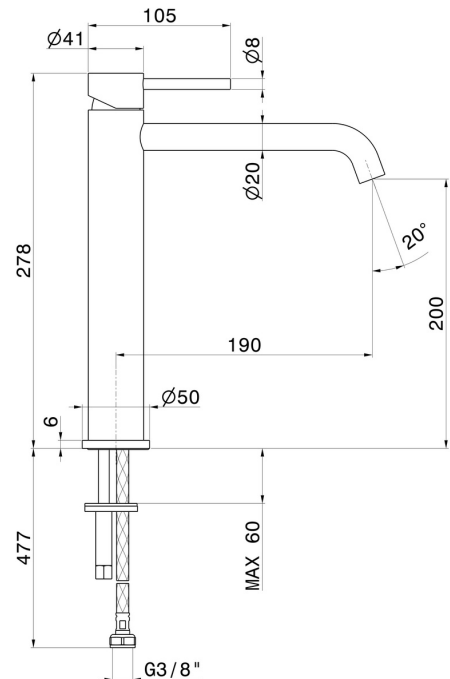

# X-STEEL 316

**69614X.59.097**

Single lever basin mixer, medium version, for above counter basin - finish PVD Brushed Gold

Without pop-up waste set

PVD Brushed Gold

## FEATURES

Material	<b>Stainless Steel</b>
Technology	<b>Save Water</b>
Installation	<b>Freestanding</b>
Version	<b>Medium version</b>
Hole type	<b>Single hole</b>
Control type	<b>Single lever</b>
Waste / Drain set	<b>Without waste set</b>
Water mixing	<b>Mechanical</b>

## TECHNICAL DRAWING

**X-STEEL 316**

**69614X.59.097**

Single lever basin mixer, medium version, for above counter basin - finish PVD Brushed Gold

**AVAILABLE FINISHES**

---

**59.097**

PVD Brushed Gold