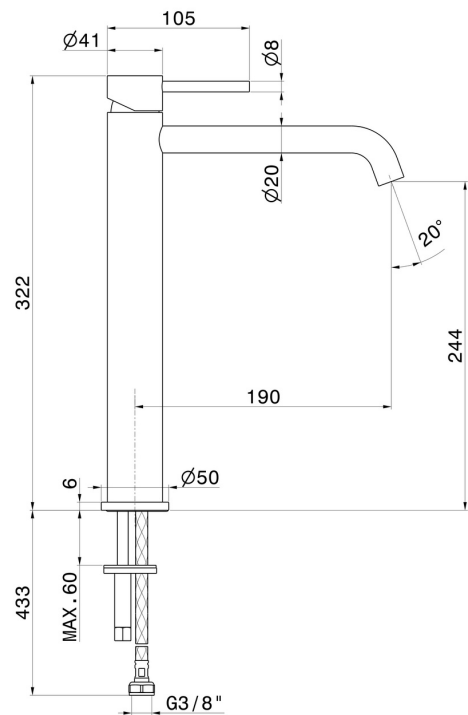

X-STEEL 316

69615X.59.064

Single lever basin mixer, medium version, for above counter basin. - finish PVD Brushed Gun Metal

Without pop-up waste set

FEATURES

Material	Stainless Steel
Technology	Save Water
Installation	Freestanding
Version	High version
Hole type	Single hole
Control type	Single lever
Waste / Drain set	Without waste set
Water mixing	Mechanical

TECHNICAL DRAWING

X-STEEL 316

69615X.59.064

Single lever basin mixer, medium version, for above counter basin. - finish PVD Brushed Gun Metal

AVAILABLE FINISHES

59.064

PVD Brushed Gun Metal

50.050