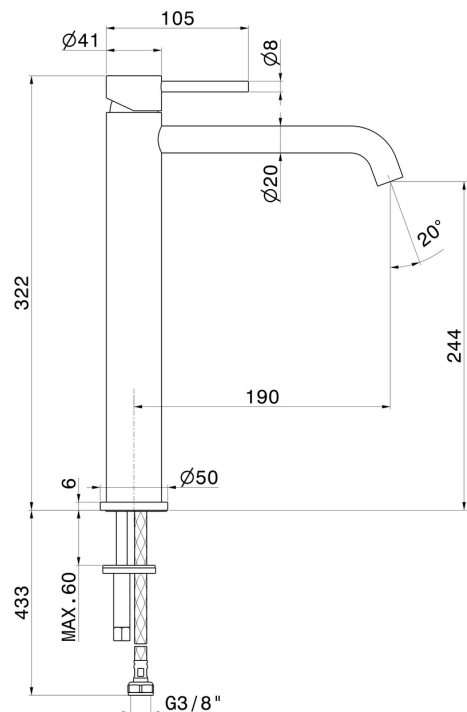

X-STEEL 316

69615X.59.067

Single lever basin mixer, medium version, for above counter basin. - finish PVD Brushed Copper Bronze

Without pop-up waste set

PVD Brushed Copper Bronze

FEATURES

Material	Stainless Steel
Technology	Save Water
Installation	Freestanding
Version	High version
Hole type	Single hole
Control type	Single lever
Waste / Drain set	Without waste set
Water mixing	Mechanical

TECHNICAL DRAWING

 **AR Preview**
try it in your home

More Details
on our [website](#)

X-STEEL 316

69615X.59.067

Single lever basin mixer, medium version, for above counter basin. - finish PVD Brushed Copper Bronze