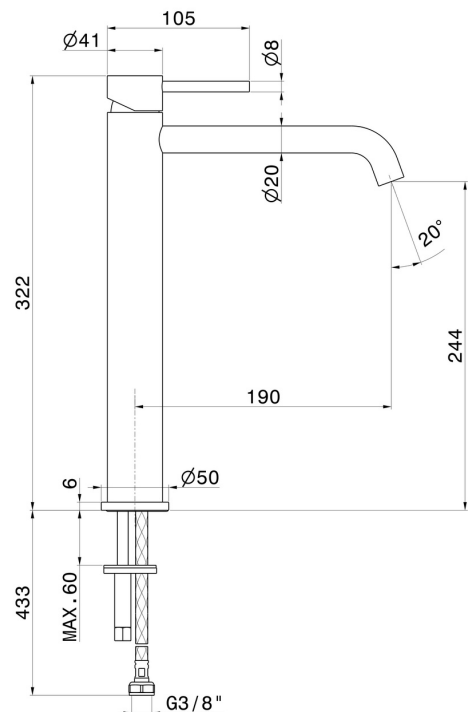

X-STEEL 316

69615X.59.097

Single lever basin mixer, medium version, for above counter basin. - finish PVD Brushed Gold

Without pop-up waste set

PVD Brushed Gold

FEATURES

Material	Stainless Steel
Technology	Save Water
Installation	Freestanding
Version	High version
Hole type	Single hole
Control type	Single lever
Waste / Drain set	Without waste set
Water mixing	Mechanical

TECHNICAL DRAWING

 **AR Preview**
try it in your home

More Details
on our [website](#)

X-STEEL 316

69615X.59.097

Single lever basin mixer, medium version, for above counter basin. - finish PVD Brushed Gold