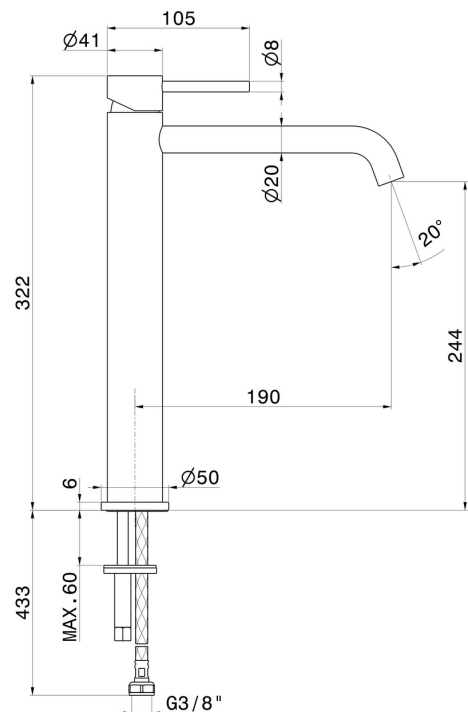

# X-STEEL 316

**69615X.59.098**

Single lever basin mixer, medium version, for above counter basin. - finish PVD Brushed Pale Gold

Without pop-up waste set

PVD Brushed Pale Gold

## FEATURES

Material	<b>Stainless Steel</b>
Technology	<b>Save Water</b>
Installation	<b>Freestanding</b>
Version	<b>High version</b>
Hole type	<b>Single hole</b>
Control type	<b>Single lever</b>
Waste / Drain set	<b>Without waste set</b>
Water mixing	<b>Mechanical</b>

## TECHNICAL DRAWING

**X-STEEL 316**

**69615X.59.098**

Single lever basin mixer, medium version, for above counter basin. - finish PVD Brushed Pale Gold

**AVAILABLE FINISHES**

---

**59.098**

PVD Brushed Pale Gold