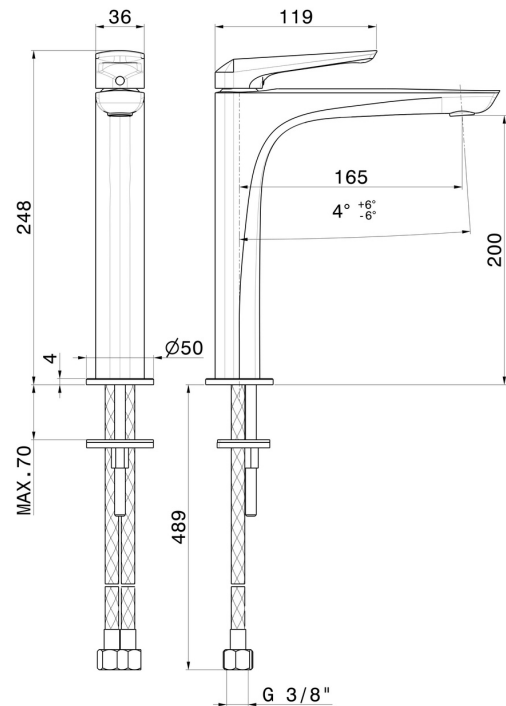

DELTA ZERO

72214.01.014

Single lever basin mixer, medium version, for above counter basin - finish Matt White

Without pop-up waste set

FEATURES

Material	Brass
Technology	Save Water
Installation	Freestanding
Version	Medium version
Hole type	Single hole
Control type	Single lever
Waste / Drain set	Without waste set
Water mixing	Mechanical

TECHNICAL DRAWING

DELTA ZERO

72214.01.014

Single lever basin mixer, medium version, for above counter basin - finish Matt White

AVAILABLE FINISHES

01.014

Matt White

01.093