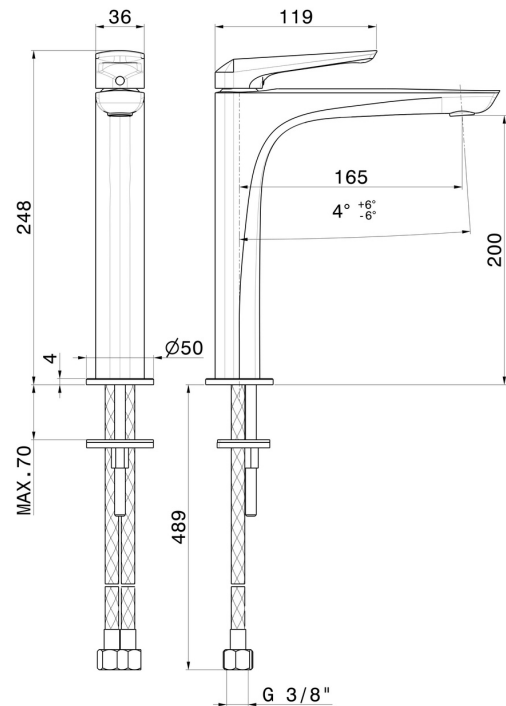

DELTA ZERO

72214.01.093

Single lever basin mixer, medium version, for above counter basin - finish Matt Black

Without pop-up waste set

FEATURES

Material	Brass
Technology	Save Water
Installation	Freestanding
Version	Medium version
Hole type	Single hole
Control type	Single lever
Waste / Drain set	Without waste set
Water mixing	Mechanical

TECHNICAL DRAWING

DELTA ZERO

72214.01.093

Single lever basin mixer, medium version, for above counter basin - finish Matt Black

AVAILABLE FINISHES

01.093

Matt Black

01.014