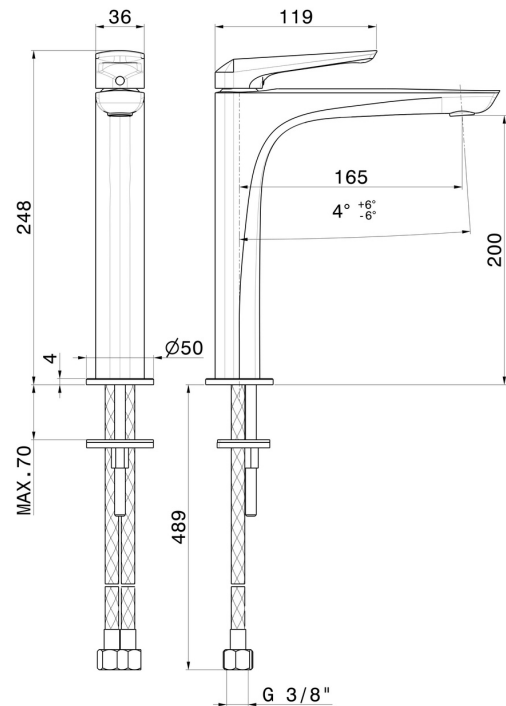

DELTA ZERO

72214.21.018

Single lever basin mixer, medium version, for above counter basin - finish Chrome

Without pop-up waste set

FEATURES

Material	Brass
Technology	Save Water
Installation	Freestanding
Version	Medium version
Hole type	Single hole
Control type	Single lever
Waste / Drain set	Without waste set
Water mixing	Mechanical

TECHNICAL DRAWING

DELTA ZERO

72214.21.018

Single lever basin mixer, medium version, for above counter basin - finish Chrome

AVAILABLE FINISHES

21.018

Chrome

01.014