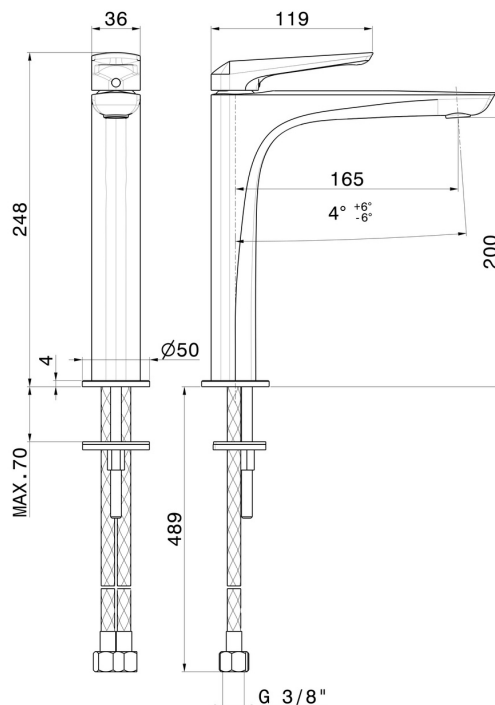

DELTA ZERO

72214.58.061

Single lever basin mixer, medium version, for above counter basin - finish PVD Copper Bronze

Without pop-up waste set

PVD Copper Bronze

FEATURES

Material	Brass
Technology	Save Water
Installation	Freestanding
Version	Medium version
Hole type	Single hole
Control type	Single lever
Waste / Drain set	Without waste set
Water mixing	Mechanical

TECHNICAL DRAWING

DELTA ZERO

72214.58.061

Single lever basin mixer, medium version, for above counter basin - finish PVD Copper Bronze

AVAILABLE FINISHES

58.061

PVD Copper Bronze

01.014