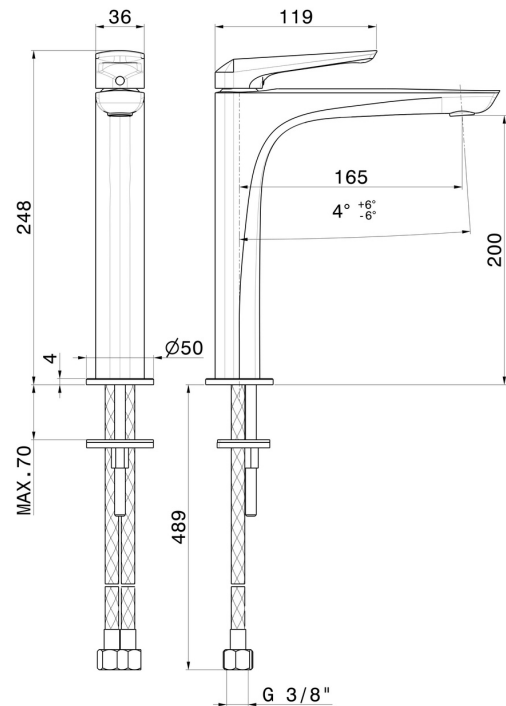

DELTA ZERO

72214.58.063

Single lever basin mixer, medium version, for above counter basin - finish PVD Gun Metal

Without pop-up waste set

FEATURES

Material	Brass
Technology	Save Water
Installation	Freestanding
Version	Medium version
Hole type	Single hole
Control type	Single lever
Waste / Drain set	Without waste set
Water mixing	Mechanical

TECHNICAL DRAWING

DELTA ZERO

72214.58.063

Single lever basin mixer, medium version, for above counter basin - finish PVD Gun Metal

AVAILABLE FINISHES

58.063

PVD Gun Metal

01.014