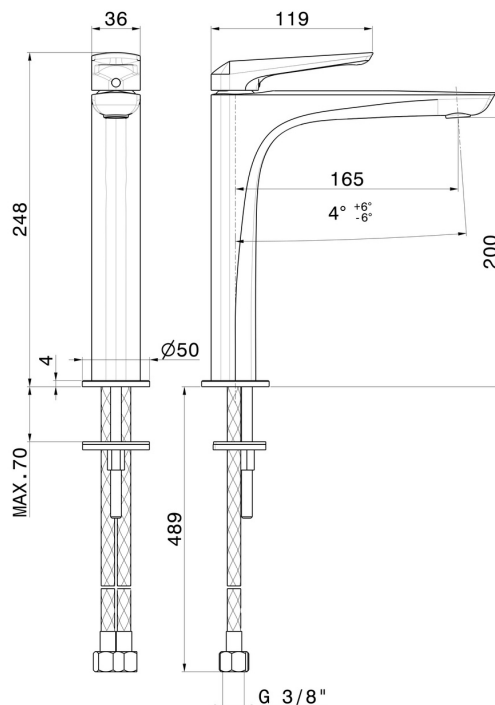

# DELTA ZERO

**72214.59.067**

Single lever basin mixer, medium version, for above counter basin - finish PVD Brushed Copper Bronze

Without pop-up waste set

PVD Brushed Copper Bronze

## FEATURES

Material	<b>Brass</b>
Technology	<b>Save Water</b>
Installation	<b>Freestanding</b>
Version	<b>Medium version</b>
Hole type	<b>Single hole</b>
Control type	<b>Single lever</b>
Waste / Drain set	<b>Without waste set</b>
Water mixing	<b>Mechanical</b>

## TECHNICAL DRAWING

**DELTA ZERO**

**72214.59.067**

Single lever basin mixer, medium version, for above counter basin - finish PVD Brushed Copper Bronze

**AVAILABLE FINISHES**

---

**59.067**

PVD Brushed Copper Bronze