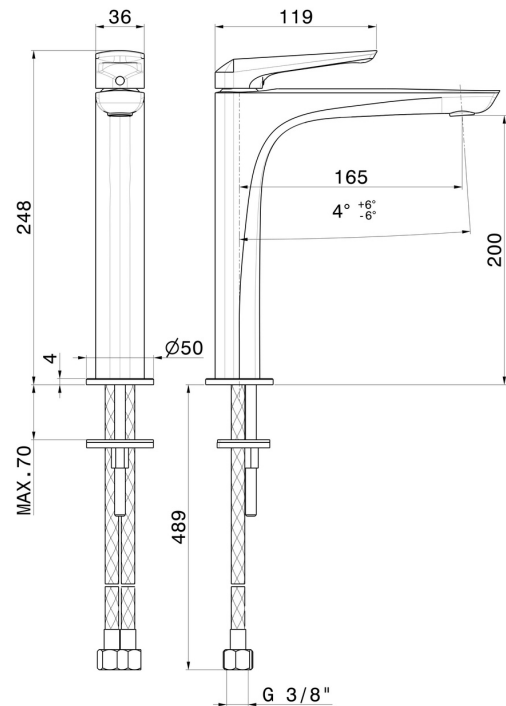

DELTA ZERO

72214.59.097

Single lever basin mixer, medium version, for above counter basin - finish PVD Brushed Gold

Without pop-up waste set

FEATURES

Material	Brass
Technology	Save Water
Installation	Freestanding
Version	Medium version
Hole type	Single hole
Control type	Single lever
Waste / Drain set	Without waste set
Water mixing	Mechanical

TECHNICAL DRAWING

DELTA ZERO

72214.59.097

Single lever basin mixer, medium version, for above counter basin - finish PVD Brushed Gold

AVAILABLE FINISHES

59.097

PVD Brushed Gold

01.014