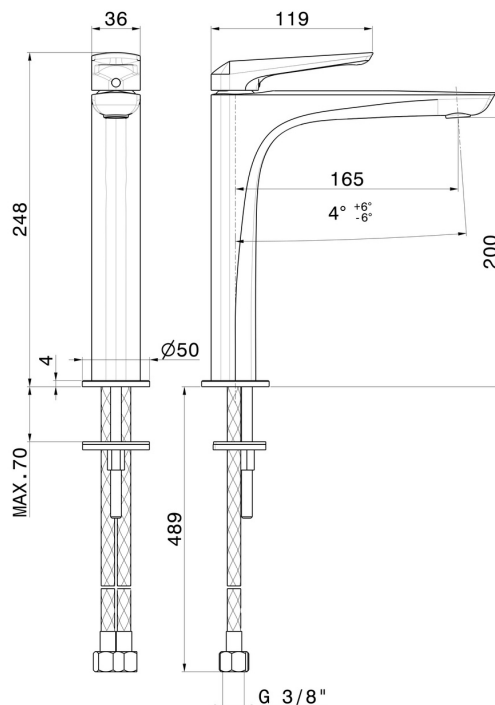

DELTA ZERO

72214.61.020

Single lever basin mixer, medium version, for above counter basin - finish PVD Glossy Gold

Without pop-up waste set

PVD Glossy Gold

FEATURES

Material	Brass
Technology	Save Water
Installation	Freestanding
Version	Medium version
Hole type	Single hole
Control type	Single lever
Waste / Drain set	Without waste set
Water mixing	Mechanical

TECHNICAL DRAWING

DELTA ZERO

72214.61.020

Single lever basin mixer, medium version, for above counter basin - finish PVD Glossy Gold

AVAILABLE FINISHES

61.020

PVD Glossy Gold

01.014