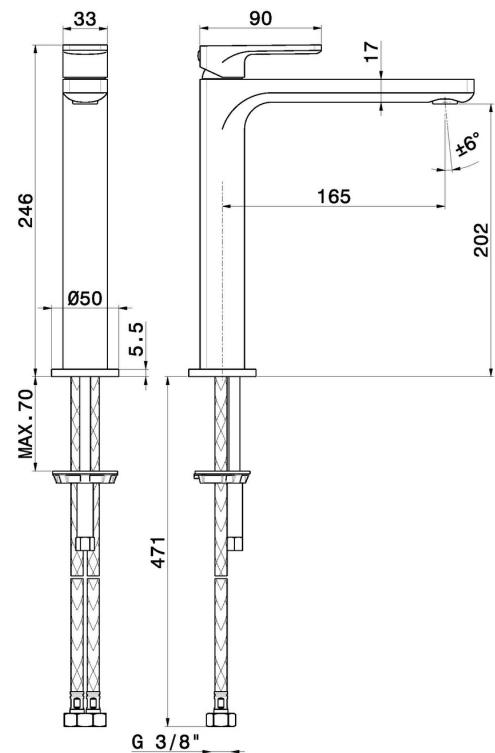

B-EASY

72614.01.014

Single lever basin mixer, medium version, for above counter basin - finish Matt White

Without pop-up waste set

FEATURES

Material	Brass
Technology	Save Water
Installation	Freestanding
Version	Medium version
Hole type	Single hole
Control type	Single lever
Waste / Drain set	Without waste set
Water mixing	Mechanical

TECHNICAL DRAWING

 **AR Preview**
try it in your home

More Details
on our [website](#)

B-EASY

72614.01.014

Single lever basin mixer, medium version, for above counter basin - finish Matt White

AVAILABLE FINISHES