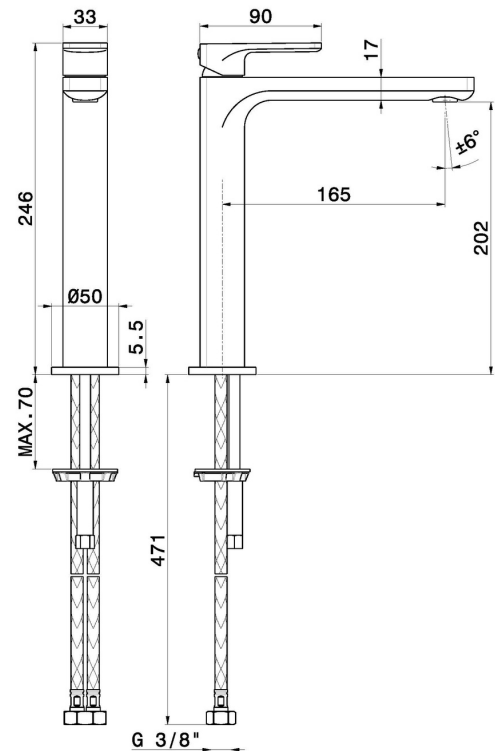

TECHNICAL DRAWING

AR Preview
try it in your home

More Details
on our [website](#)