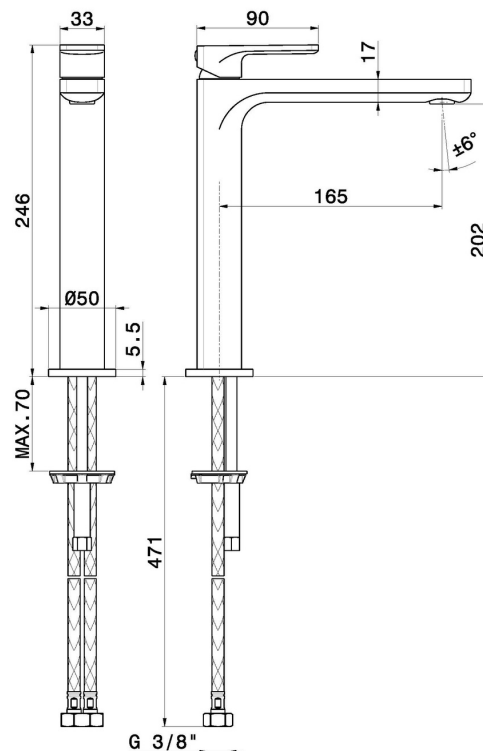

B-EASY

72614.21.018

Single lever basin mixer, medium version, for above counter basin - finish Chrome

Without pop-up waste set

FEATURES

- | | |
|-------------------|--------------------------|
| Material | Brass |
| Technology | Save Water |
| Installation | Freestanding |
| Version | Medium version |
| Hole type | Single hole |
| Control type | Single lever |
| Waste / Drain set | Without waste set |
| Water mixing | Mechanical |

TECHNICAL DRAWING

 **AR Preview**
try it in your home

More Details
on our [website](#)

B-EASY

72614.21.018

Single lever basin mixer, medium version, for above counter basin - finish Chrome

AVAILABLE FINISHES