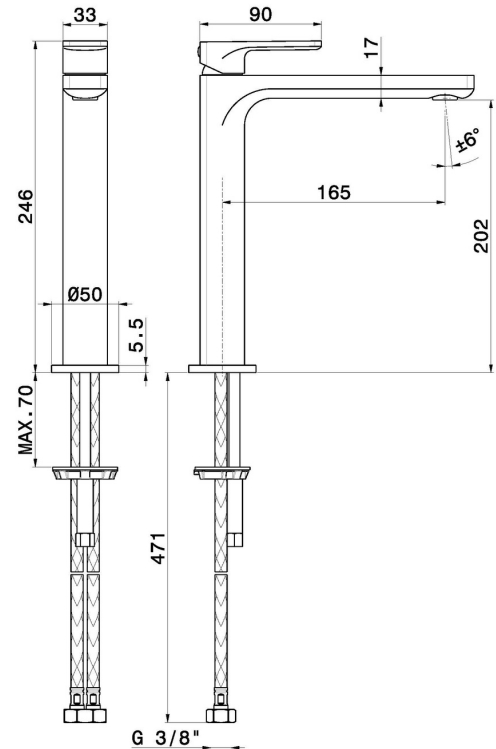

TECHNICAL DRAWING

AR Preview
try it in your home

More Details
on our [website](#)