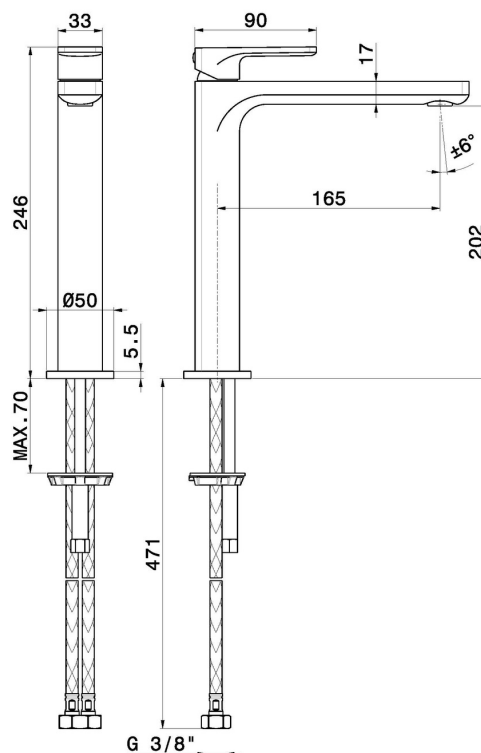

B-EASY

72614.M0.071

Single lever basin mixer, medium version, for above counter basin - finish Gold Satin

Without pop-up waste set

FEATURES

- | | |
|-------------------|--------------------------|
| Material | Brass |
| Technology | Save Water |
| Installation | Freestanding |
| Version | Medium version |
| Hole type | Single hole |
| Control type | Single lever |
| Waste / Drain set | Without waste set |
| Water mixing | Mechanical |

TECHNICAL DRAWING

 **AR Preview**
try it in your home

More Details
on our [website](#)

B-EASY

72614.M0.071

Single lever basin mixer, medium version, for above counter basin - finish Gold Satin

AVAILABLE FINISHES