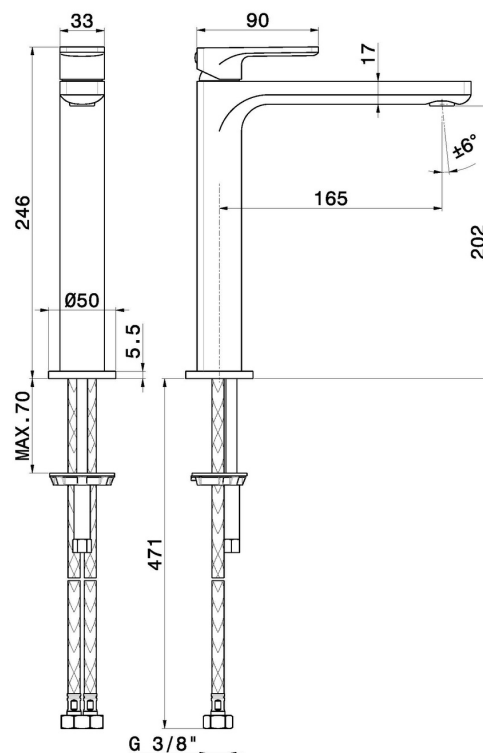

B-EASY

72614.M0.072

Single lever basin mixer, medium version, for above counter basin - finish Copper Satin

Without pop-up waste set

FEATURES

- | | |
|-------------------|--------------------------|
| Material | Brass |
| Technology | Save Water |
| Installation | Freestanding |
| Version | Medium version |
| Hole type | Single hole |
| Control type | Single lever |
| Waste / Drain set | Without waste set |
| Water mixing | Mechanical |

TECHNICAL DRAWING

 **AR Preview**
try it in your home

More Details
on our [website](#)

B-EASY

72614.M0.072

Single lever basin mixer, medium version, for above counter basin - finish Copper Satin

AVAILABLE FINISHES