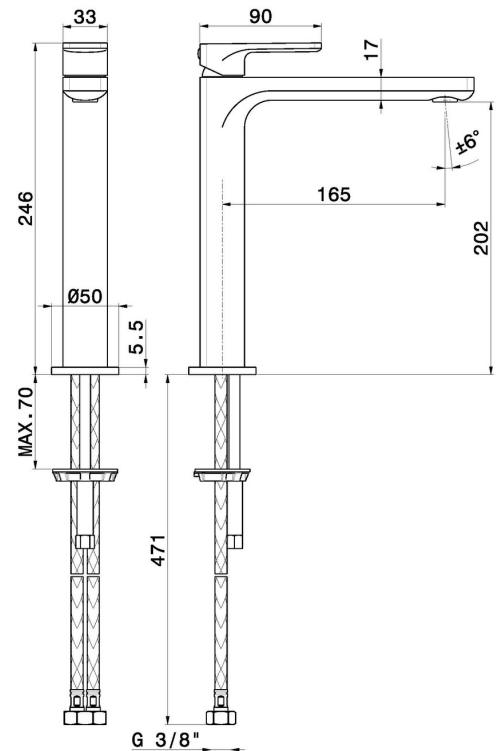

B-EASY

72614.M0.075

Single lever basin mixer, medium version, for above counter basin - finish Copper Glossy

Without pop-up

Copper Glossy

FEATURES

Material	Brass
Technology	Save Water
Installation	Freestanding
Version	Medium version
Hole type	Single hole
Control type	Single lever
Waste / Drain set	Without waste set
Water mixing	Mechanical

TECHNICAL DRAWING

B-EASY

72614.M0.075

Single lever basin mixer, medium version, for above counter basin - finish Copper Glossy

AVAILABLE FINISHES

M0.075

Copper Glossy

01.014