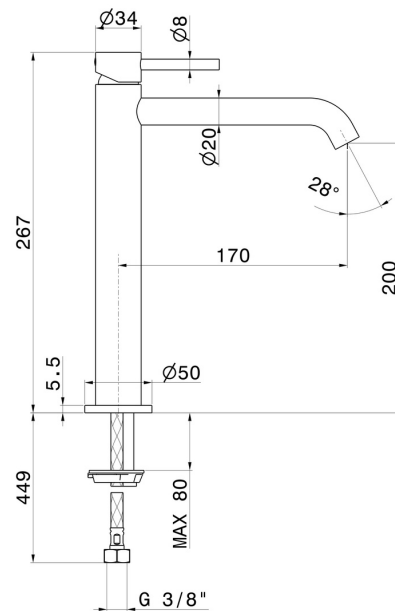

TECHNICAL DRAWING