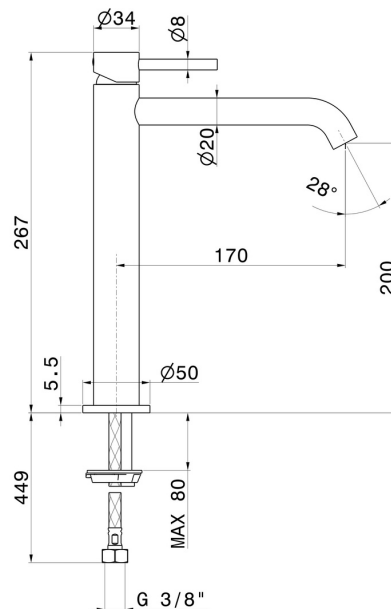

X-WAY

73914.21.018

Single lever basin mixer, medium version, for above counter basin - finish Chrome

Without pop-up waste set

FEATURES

- | | |
|-------------------|--------------------------|
| Material | Brass |
| Technology | Save Water |
| Installation | Freestanding |
| Version | Medium version |
| Hole type | Single hole |
| Control type | Single lever |
| Waste / Drain set | Without waste set |
| Water mixing | Mechanical |

TECHNICAL DRAWING

 **AR Preview**
try it in your home

More Details
on our [website](#)

X-WAY

73914.21.018

Single lever basin mixer, medium version, for above counter basin - finish Chrome

AVAILABLE FINISHES