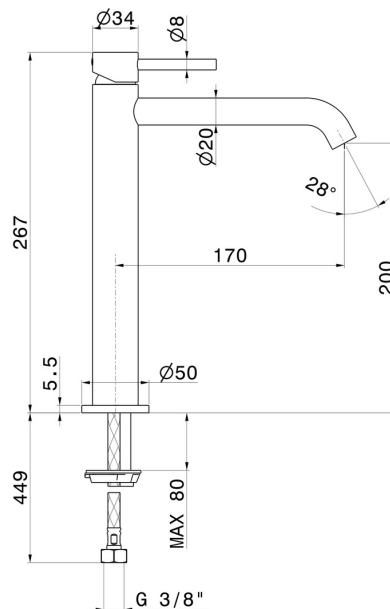

X-WAY

73914.47.083

Single lever basin mixer, medium version, for above counter basin - finish Groove Bronze

Without pop-up waste set

Groove Bronze

FEATURES

- | | |
|-------------------|--------------------------|
| Material | Brass |
| Technology | Save Water |
| Installation | Freestanding |
| Version | Medium version |
| Hole type | Single hole |
| Control type | Single lever |
| Waste / Drain set | Without waste set |
| Water mixing | Mechanical |

TECHNICAL DRAWING

 **AR Preview**
try it in your home

More Details
on our [website](#)

X-WAY

73914.47.083

Single lever basin mixer, medium version, for above counter basin - finish Groove Bronze

AVAILABLE FINISHES