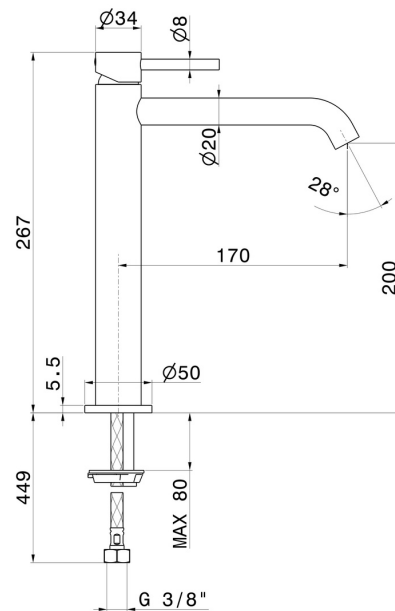

X-WAY

73914.59.064

Single lever basin mixer, medium version, for above counter basin - finish PVD Brushed Gun Metal

Without pop-up waste set

PVD Brushed Gun Metal

FEATURES

Material	Brass
Technology	Save Water
Installation	Freestanding
Version	Medium version
Hole type	Single hole
Control type	Single lever
Waste / Drain set	Without waste set
Water mixing	Mechanical

TECHNICAL DRAWING

 **AR Preview**
try it in your home

More Details
on our [website](#)

X-WAY

73914.59.064

Single lever basin mixer, medium version, for above counter basin - finish PVD Brushed Gun Metal

AVAILABLE FINISHES