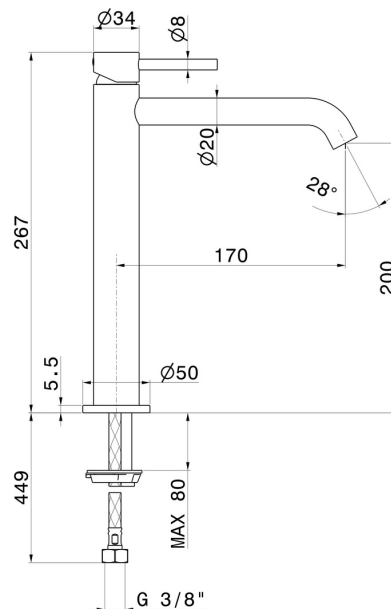

# X-WAY

**73914.59.066**

Single lever basin mixer, medium version, for above counter basin - finish PVD Brushed steel

Without pop-up waste set

PVD Brushed steel

## FEATURES

- |                   |                          |
|-------------------|--------------------------|
| Material          | <b>Brass</b>             |
| Technology        | <b>Save Water</b>        |
| Installation      | <b>Freestanding</b>      |
| Version           | <b>Medium version</b>    |
| Hole type         | <b>Single hole</b>       |
| Control type      | <b>Single lever</b>      |
| Waste / Drain set | <b>Without waste set</b> |
| Water mixing      | <b>Mechanical</b>        |

## TECHNICAL DRAWING

 **AR Preview**  
try it in your home

**More Details**  
on our [website](#)

**X-WAY**

**73914.59.066**

Single lever basin mixer, medium version, for above counter basin - finish PVD Brushed steel